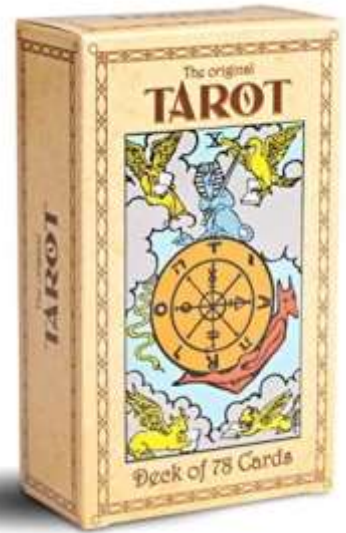

CLEARANCE SOAPSTONE CANDLE HOLDERS AND CARVED JEWELRY HOLDERS REG \$25 EACH – CLEARANCE \$13 EACH
 TINY JUGS 3 for \$13 - HIMALAYAN SALT LAMPS 6 to 9 inches REG \$28 CLEARANCE \$20.00 (right)

Jillaine Marie Psychic Medium LLC & Majestic Harmony * 1475 Fairgrounds Road, Suite 106 * Saint Charles, MO 63301 * Tel:
 636-757-3023 * Email: Info@jillainemarie.com * www.jillainemarie.com

Winnie The Pooh Vintage Book Set \$20

My Catholic Prayers \$8

Gemstones Book \$9

Original Tarot Deck \$24

1) Instinct t-shirt in yellow. Size large \$9 each only 2 remain

2) Mystic t-shirt in large \$9.00 each only 2 remain