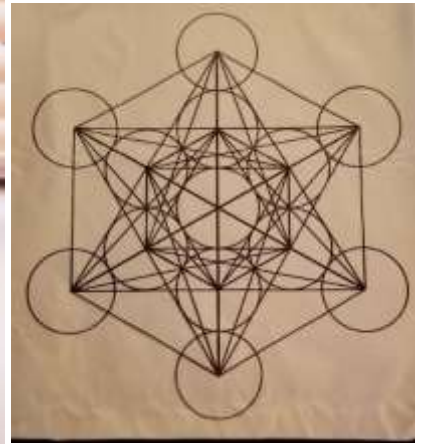

LEFT Selenite 7 Chakra 6-7" Wand Long Flat Reg $17 – NOW $15 EACH

MIDDLE Selenite Tree of Life Wand 6- 7" Long (Flat) – Reg $16 - NOW $15 EACH

RIGHT – Sandstone tower 6 inches plus - $35 ONLY 1 AVAILABLE

RIGHT Crystal Grid (perfect for a table round side table – only 1 remains) $15

WARNING: CHOKING HAZARD – NOT FOR CHILDREN OR PETS. CRYSTALS-ROCKS-BRACELETS-JEWELRY-ROSARYS-SOAPSTONE ANIMAL FIGURINES-SAGE SPRAYS & PRODUCTS-TUB TEAS AND OTHER PRODUCTS CONTAIN SMALL PARTS AND ITEMS NOT SAFE FOR INGESTION ARE NOT FOR SMALL CHILDREN AGES 8 AND UNDER OR PETS. YOU ASSUME ALL RESPONSIBILITY AND LIABILITY ONCE THE PRODUCT SHIPS TO YOU. Paints are acrylic in nature and contain non toxic paint but do contain a lacquer overcoat and are not to be put in the mouth or ingested. TEST FOR ALLERGIES ON SAGE ITEMS. ALL SALES ITEMS FINAL NO RETURNS – SOME ROCKS MISSHAPED AND IMPERFECTIONS IN PAINTING