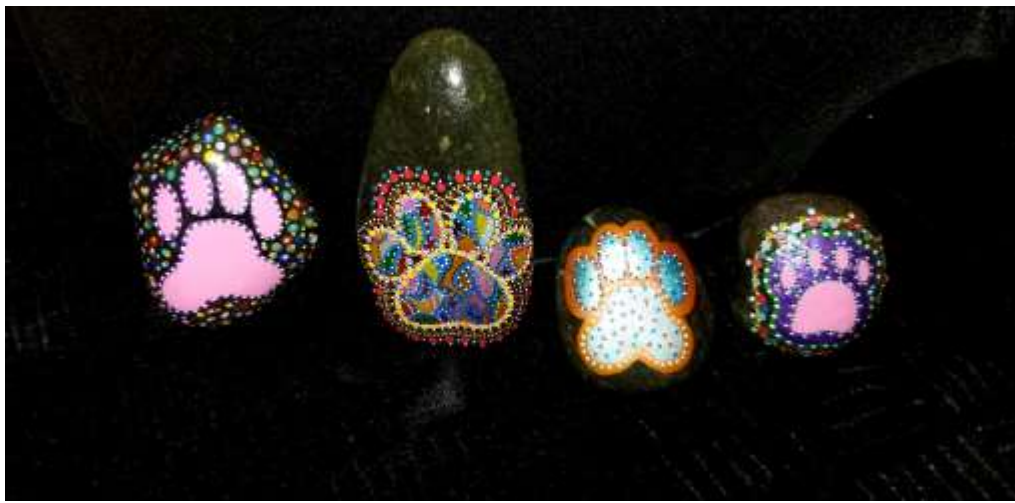

Large Mandala multi colored on top left appr 5 to 6 inches \$35
 Top row angel feathers 2 to 3 inches - \$15 each Row two colorful flowers 1 to 1 ½ inches - \$14 each
 Football Baseball Hammer Wrench Tiny Flower Oblong \$12 each Sheep & Ants \$11 each
 Cross Raindrop Multi- colored rocks \$28 each Owls \$26 each Baby fish \$11 each
 Pink Cherry Blossom White Background Rocks \$15 each
 Cosmos \$12 Moon and stars rocks and Star of David rock \$26 each Large fish on bottom rows \$20 each

Row 1 – Mandala multi colored \$20 ea

Rows 2 & 3 - Colorful flowers 1 to 1 ½ inches - \$14 each

Row 4 & 5 – Colorful flowers 1 to 2 inches - \$16 each

Row 6 – Colorful flowers 1 inch or less - \$12 each

Rows 7 thru 10 – Tiny Hearts, Angels Wings, Butterflies \$11 each