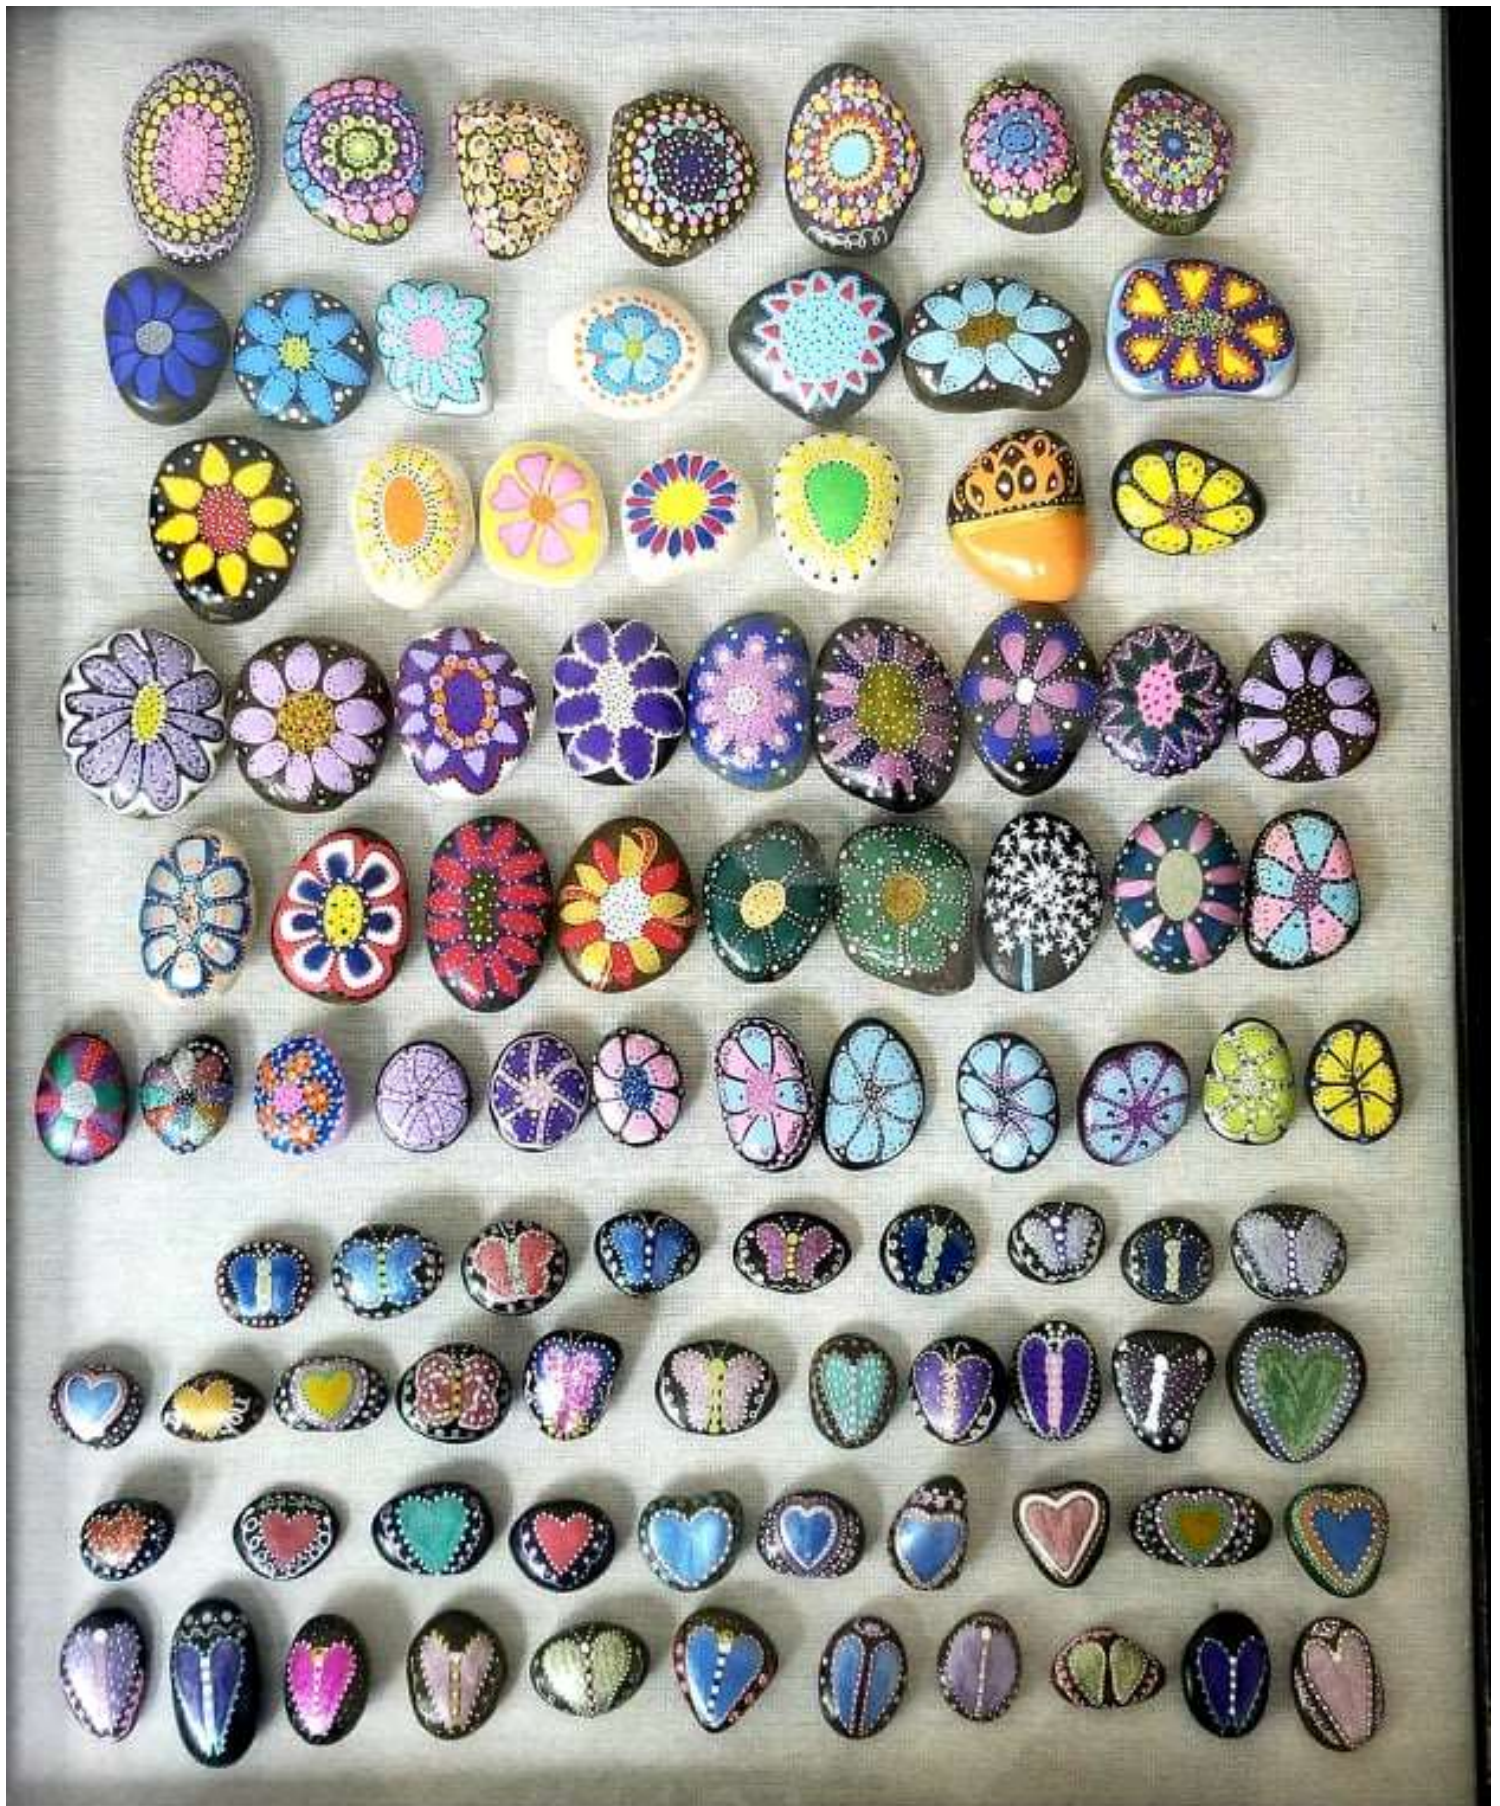

Cross Multi colored \$20 each SIZES ARE 1 ½ to 4 inches
 Angel Feathers \$15 each (except tiny one on bottom row \$11)
 Angels with Wings Black Rock \$30 ea / Angels with wings White \$14.00 ea
 Multi colored patterned Silver Feathers on Left Bottom \$30 / \$25

Rock Garden Gift Set \$35.00 each Choose Box

Rainbow connection and tree of life are beautiful.
 #1 Large - \$24 #2 Medium \$20 #3 Small \$18 #4 Small \$18 #5 Medium \$20

1 ½ to 2 inch fish \$18.00 each
 imperfections

Large Mandala multi colored on top left appr 5 to 6 inches \$35
 Top row angel feathers 2 to 3 inches - \$15 each Row two colorful flowers 1 to 1 ½ inches - \$14 each
 Football Baseball Hammer Wrench Tiny Flower Oblong \$12 each Sheep & Ants \$11 each
 Cross Raindrop Multi- colored rocks \$28 each Owls \$26 each Baby fish \$11 each
 Pink Cherry Blossom White Background Rocks \$15 each
 Cosmos \$12 Moon and stars rocks and Star of David rock \$26 each Large fish on bottom rows \$20 each