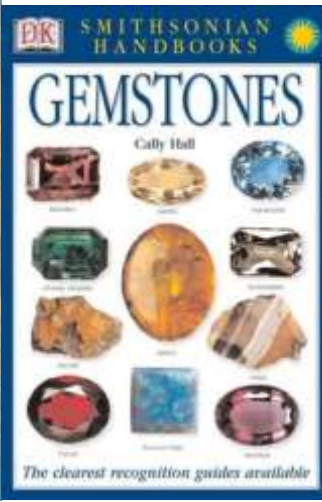

Gemstones Book $9