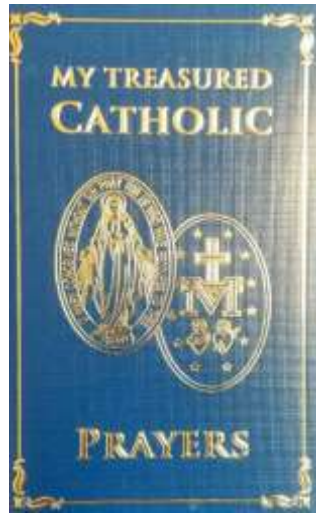

Winnie The Pooh Vintage Book Set $20

My Catholic Prayers $8